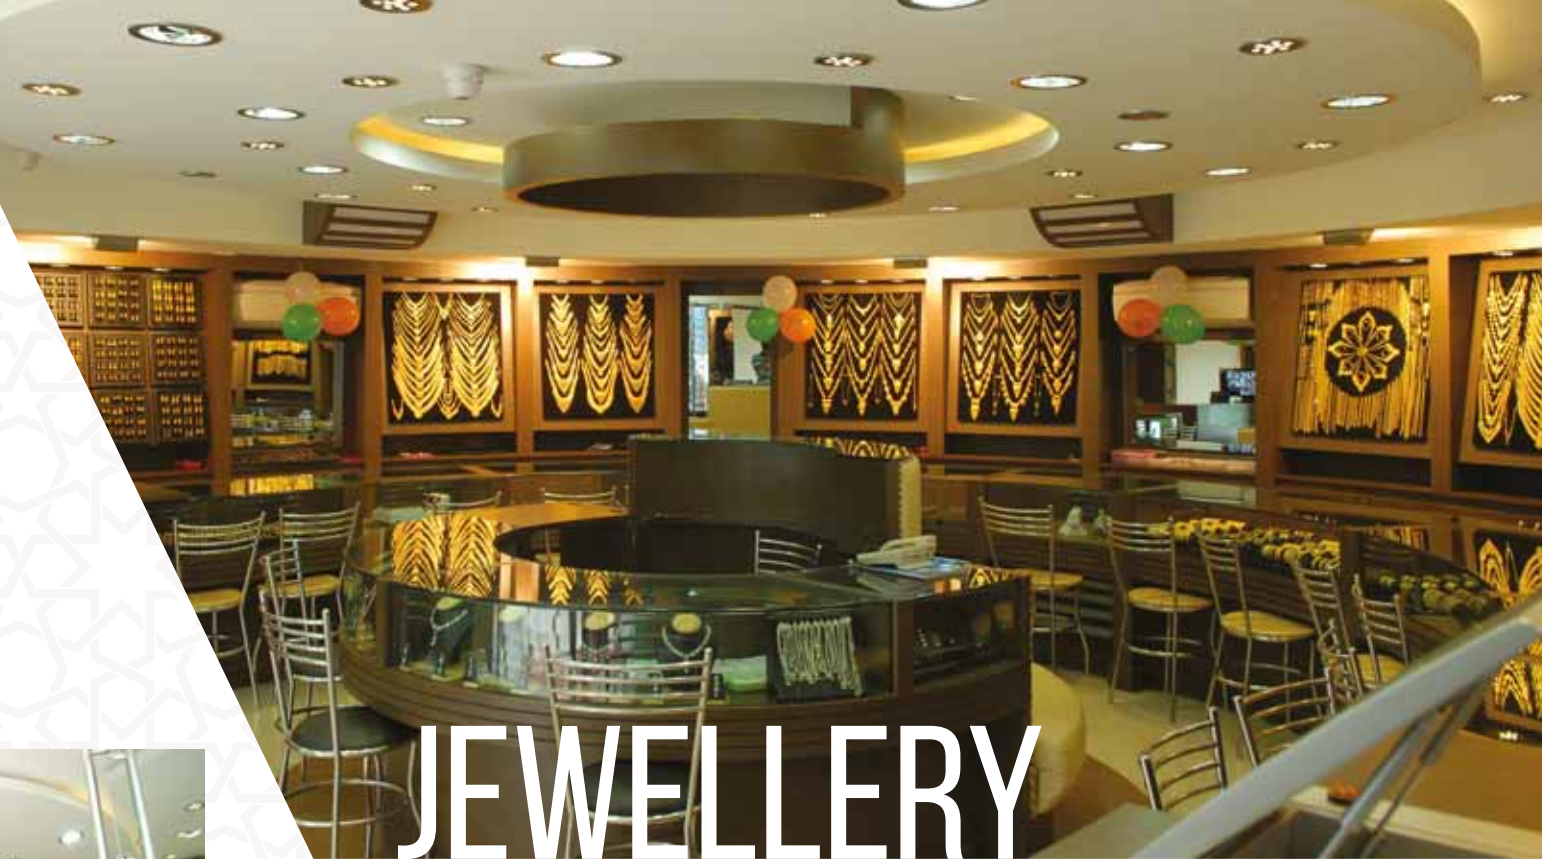

JEWELLERY

JEWELLERY

Whenever a customer enters a jewelry shop, the ambience enhances the mood. A customer may enter a jewelry store with an unconfined budget in pocket and high-class design in mind, and if the shop does not fit right in this scenario, the customer maybe put off. A jewelry shop must be one stop shop, the customer should keep returning back to the same showroom for every purchase.

The interior décor of the shop is as important as its jewelry; unique, elegant and very classy with a play of mirrors and lights and artwork usually works with the designer jewelry stores. If there is an already flourishing showroom, maybe a little renovation will make the new customers connect more.

Just plan a theme for your showroom and think and leave everything else to Midas Interior fit out team, they will assist you for everything else to fall into place. We will take care of the Security as well including alarms, cameras and other modern smart security systems.